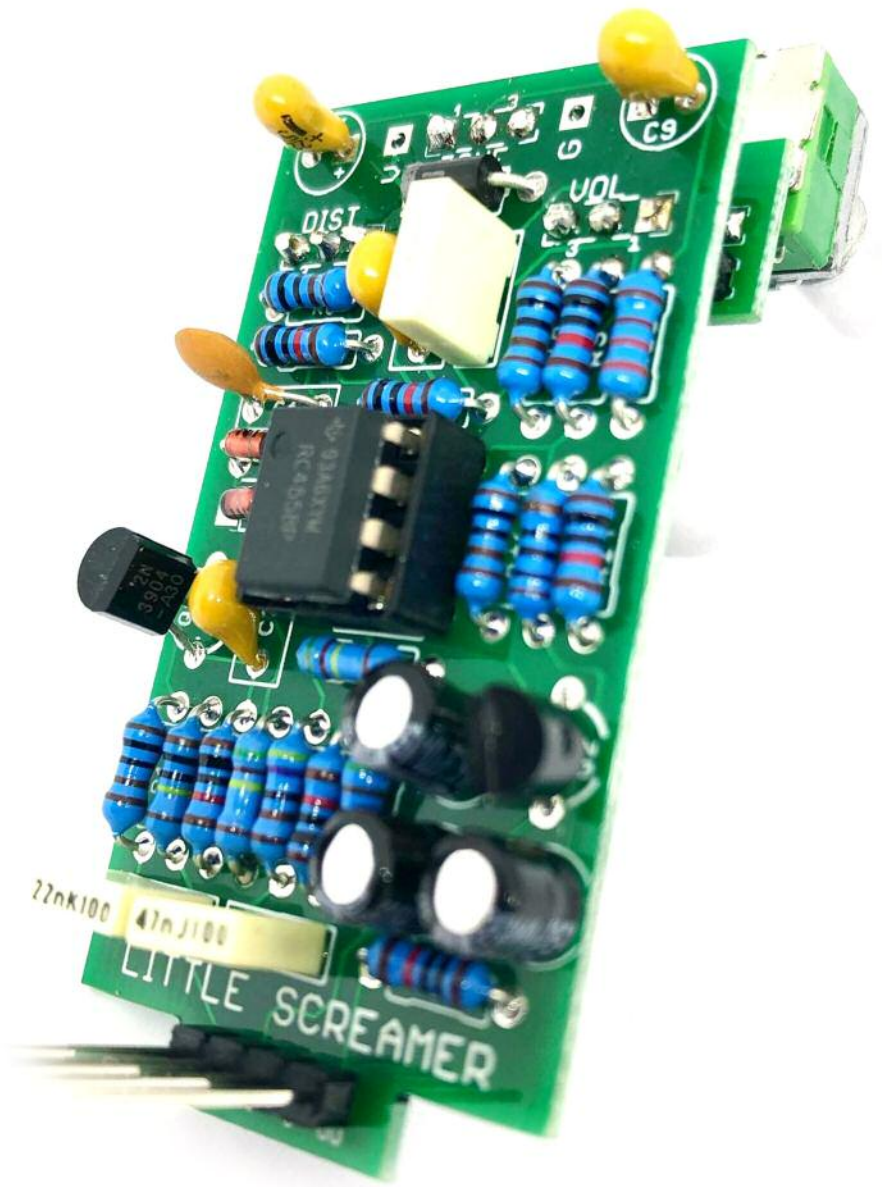

FUZZPUP

Tube Screamer

Classic tube-like drive with
a mid hump

IMPORTANT

Before you start...

Grab the general build doc that covers all FuzzPup V2 builds.
Most of the information you need for this build is in there.

Read it? OK, carry on.

FuzzPups v2

Lovely little boxes of joy with a
standardised build pattern

Contents of this document are ©2022 Pedal Parts Ltd.
No reproduction permitted without the express written
permission of Pedal Parts Ltd. All rights reserved.